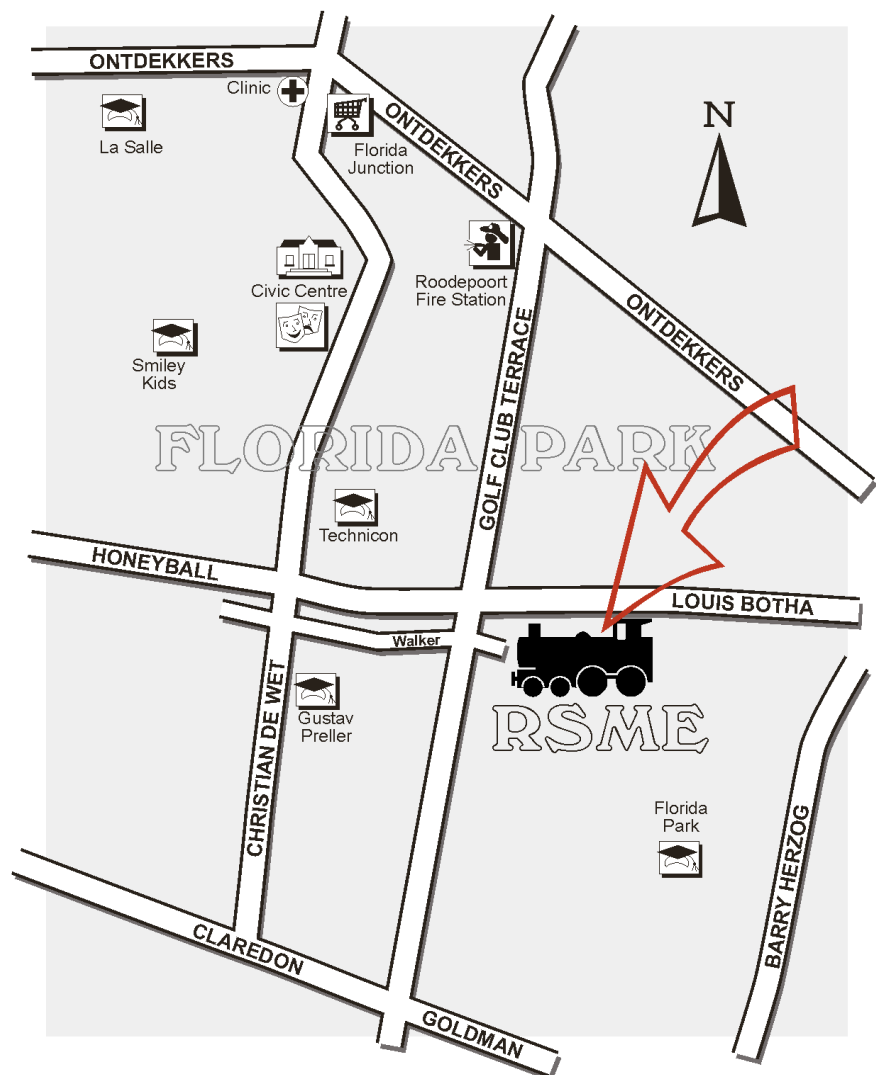

CHILDREN'S BIRTHDAY PARTIES

Why not try 2 hours of **MINIATURE TRAIN RIDES**

at the **Rand Society of Model Engineers (R.S.M.E.)**
at Len Rutter Park on the corner of
Golf Club Terrace and Louis Botha Avenue, Florida Park
1 km South of Ontdekkers Road

- ★Reasonable Prices
- ★Tables and Chairs
- ★Lapa and Kitchen Facilities
- ★Toilets

For bookings and
more information
kindly contact:
The Party Manager
on

082 837 2371

Open to the public on 1st and 3rd Sundays 9:30 a.m. to 4:00 p.m.
(Except during December when the railway does not operate)